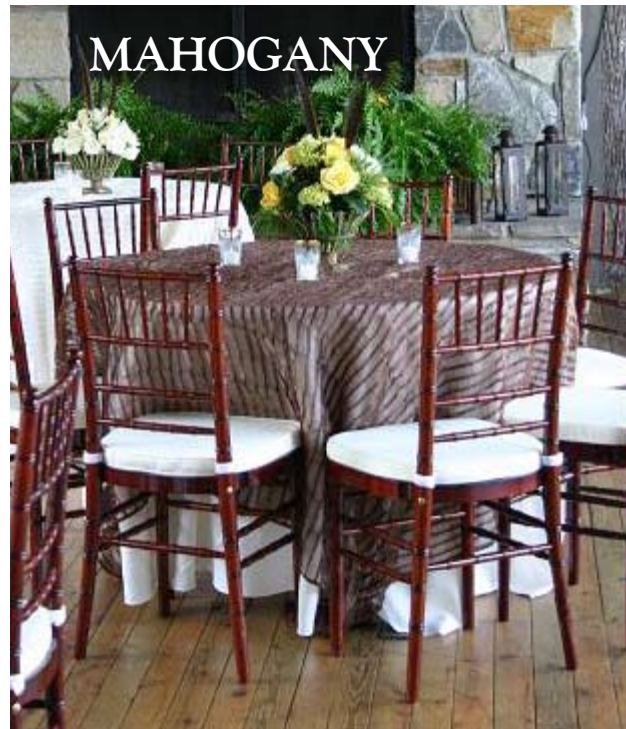

CHIVARI CHAIRS

WHITE

NATURAL

BLACK

GOLD

MAHOGANY

SILVER